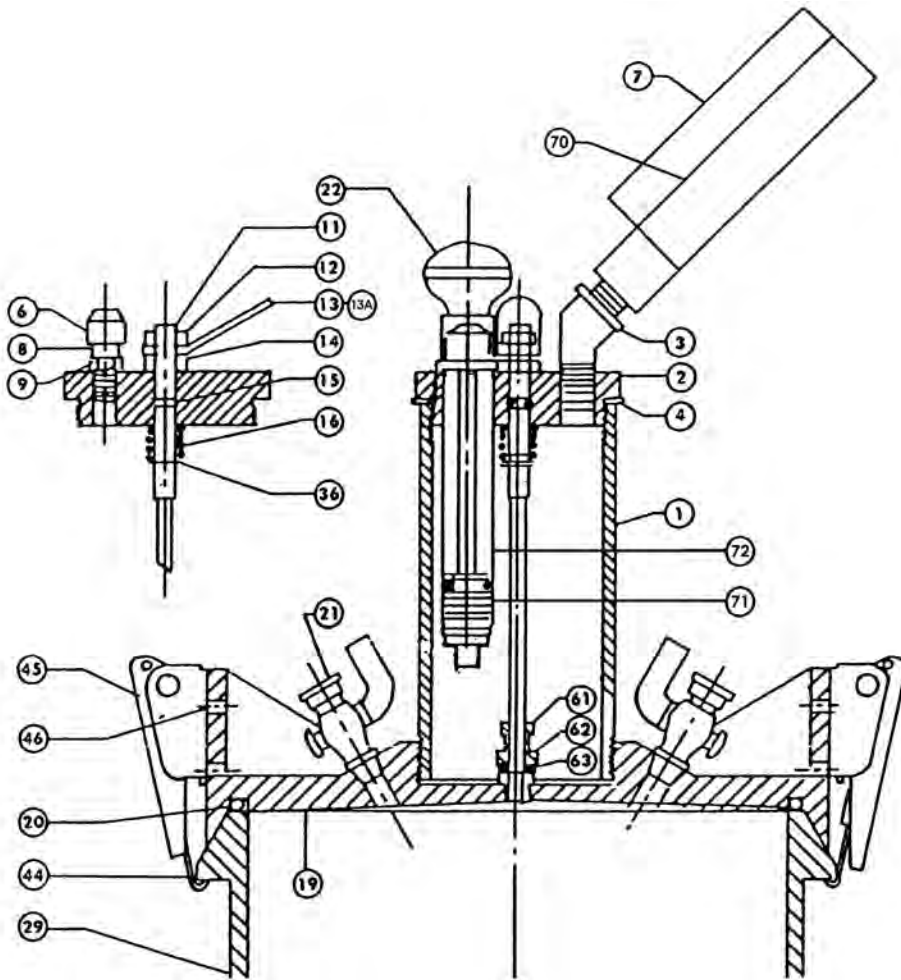

PARTS DIAGRAM:

Item No.	Part No.	Description	Qty.	Item No.	Part No.	Description	Qty.
1	BCL-125-PC	Pressure Chamber	1	29	BCL-125-AUWB	Base Only	1
2	BCL-125-PCC	Pressure Chamber Cap	1	36	BCL-125-NVSOR	Needle Valve Snap Ring	1
3	BCL-125-CE	Pressure Chamber Elbow	1	44	BCL-125-LCT	Clamp Tab	4
4	BCL-125-CG	Pressure Chamber Gasket	2	45	BCL-125-LAL	Latch Assembly	4
6	BCL-125-ABVC	Air Bleeder Valve Cap	1	46	BCL-125-PHS	Pan Head Screws	12
7	BCL-125-GA	Gauge Only	1	61	BCL-125-S16N	5/16in Nut	1
8	BCL-125-ABVS	Air Bleeder Valve Stem	1	62	BCL-125-MC	Male Connector 5/16in x 1/8in	1
9	BCL-125-ABG	Air Bleeder Valve Gasket	1	63	BCL-125-OR2201	O-Ring # 2-201	1
11	BCL-125-N	Needle Valve Stem	1	64	BCL-125-CVB	Calibration Vessel	1
12	BCL-125-NVN	Needle Valve Nut	1	65	BCL-125-CTO	Calibration Tube Bent	1
13	BCL-125-NVL	Needle Valve Lever	1	66	BCL-125-CTI	Calibration Tube Inside	1
13A	BCL-125-CNVL	Cover Needle Valve Lever	1	67	BCL-103	Tamping Rod	1
14	BCL-125-NVS	Needle Valve Spacer	1	68	BCL-125-SOBA	Strike-Off Bar	1
15	BCL-125-NVOR	Needle Valve O-Ring	1	69	BCL-125-SY	Syringe	1
16	BCL-125-NVSP	Needle Valve Spring	1	70	BCL-125-GG	3-3/4in Replacement Glass for Gauge	1
19	BCL-125-LID	Lid Only	1		BCL-125-GGG	Gauge Glass Gasket	1
20	BCL-125-ORLS	Lid Seal	1		BCL-125-UNI	Gasket Repair Kit	1
21	BCL-125-LP	Lid Petcock	2		BCL-125-CC	Plastic Carrying Case	1
22	BCL-125-SP	Pump Assembly	1	71	BCL-125-SPCV	Pump Check Valve	1
	BCL-125-SPSOR	Pump Housing O-Ring	1	72	BCL-125-PPCV	Pump Plastic Check Valve	1
	BCL-125-SPPSOR	Pump Plunger O-Ring	1				