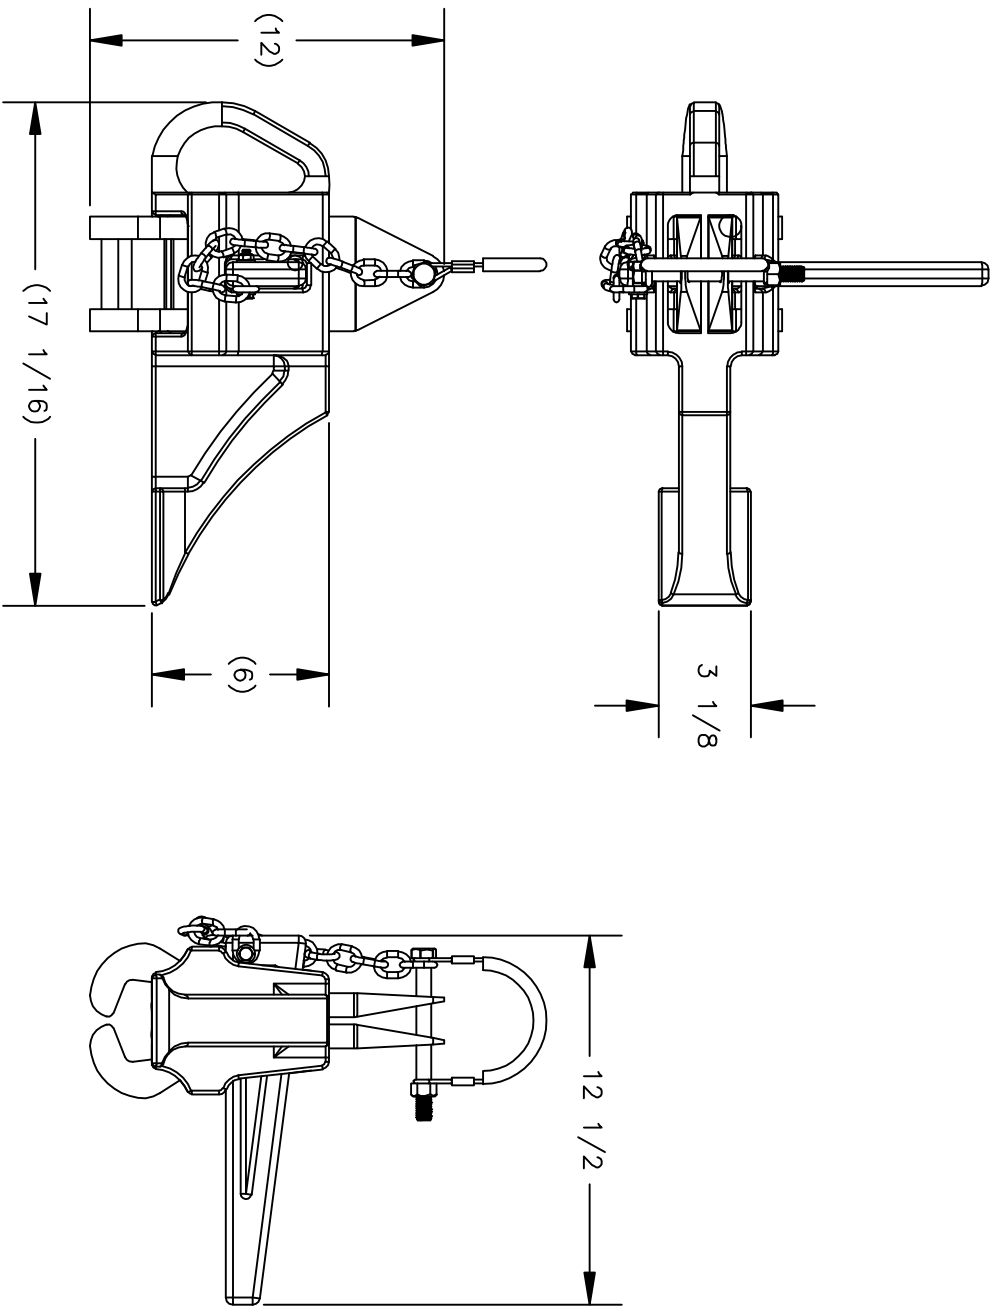

FINISH: YELLOW PAINT
 SCALE: 6:1 *DO NOT SCALE*
 HEAT TRT: -
 MATERIAL: SEE INDIVIDUAL COMPONENTS

TOLERANCE
 DECIMAL
 .XX:
 .XXX:
 FRACTION
 XX/XX:
 ANGLE
 X°:
 DATE: 09-10-2009

ALDON Company, Inc.
 3410 Sunset Avenue, Waukegan, Illinois, 60087
 Phone: 847-623-8900 Fax: 847-623-6139
 TITLE: CB-6B CAR BLOCK, OVERALL
 DRAWN: LANNAN DRAWING: 4016-02
 PAGE: 3 OF 3 REV: -